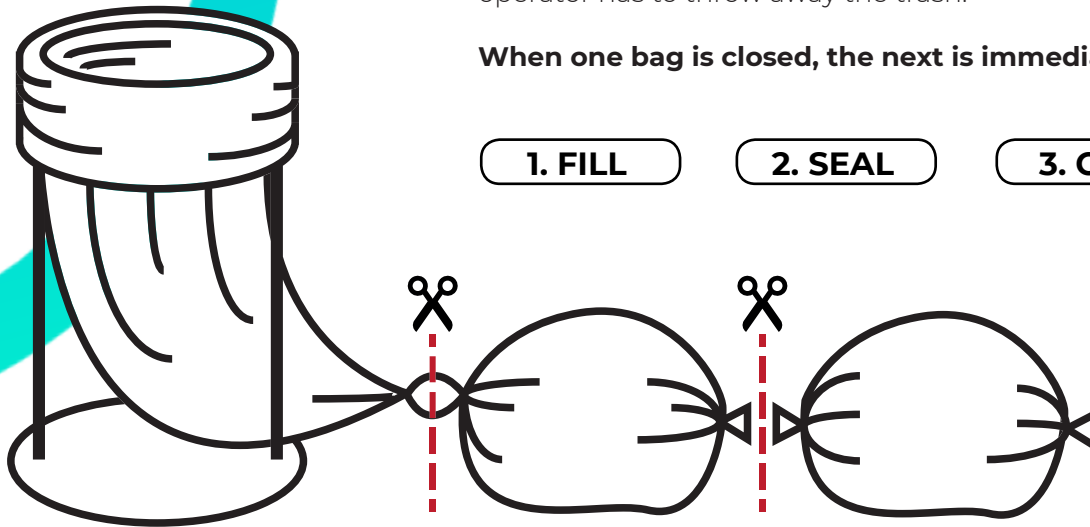

CONTINUOUS BAG SYSTEM - HOW IT WORKS?

The Saclo continuous bag system is based on a special “endless” bag (up to 110 metres long) which is unrolled, closed and cut every time the operator has to throw away the trash.

When one bag is closed, the next is immediately ready to use!

BAG
REPLACEMENT

25 sec.

Waste collection cabinet in wood with **continuous bag system**.

Saclò Cabinet Office

Description

Elegant and effective, it goes well in **commercial areas and in the common areas of offices and public places** (e.g. schools, hospitals or institutions), **Cabinet Office** is perfect to make **separate waste collection** easier, keeping the surrounding area clean and tidy. The Cabinet Office is available in **wood** and in the **steel** version.

Consisting of a solid construction, this cabinet can be adjusted as needed: **2, 3 or 4 holes according to the types of waste to be sorted** (e.g. paper, plastic, unsorted and organic). Collection through the continuous bag will allow the cleaners to **seal and cut the bag** according to the amount needed, thus eliminating useless waste of plastic and above all taking half the time to change the bag compared to the traditional system.

The **graphic customisation of Cabinet Office** is an excellent feature for companies that love to stand out, promoting respect for the environment through their visual language.