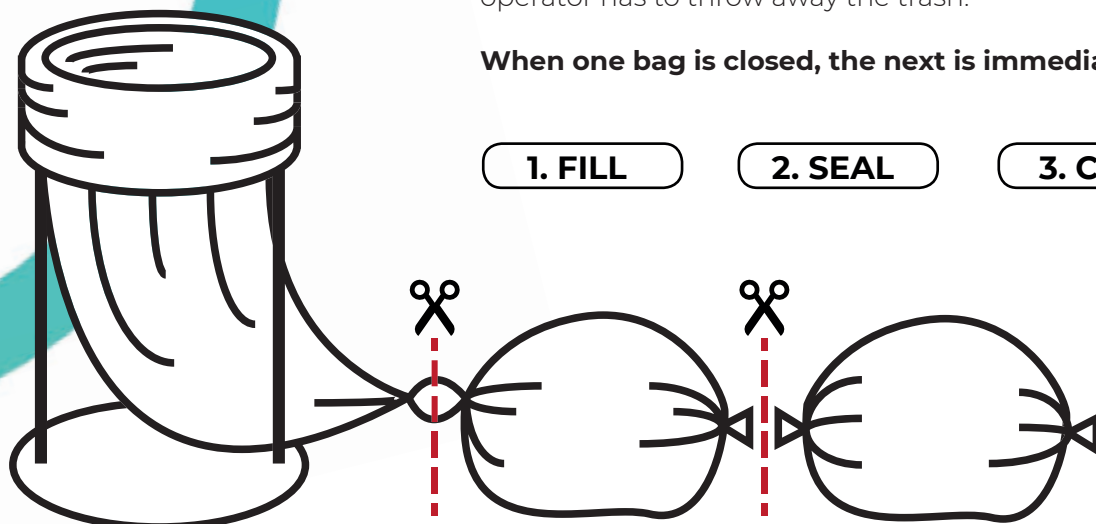

CONTINUOUS BAG SYSTEM - HOW IT WORKS?

The Saclo continuous bag system is based on a special “endless” bag (up to 110 metres long) which is unrolled, closed and cut every time the operator has to throw away the trash.

When one bag is closed, the next is immediately ready to use!

BAG
REPLACEMENT

25 sec.

Waste basket with the **continuous bag system**.

Saclo SANIDROP

Description

Designed for professional public environments, Sanidrop has a **foot-pedal opening** that makes it extremely **easy to use and hygienic**.

Available in Large (64 litre) and Small (37 litre) versions, Sanidrop is perfect for a **wide range of needs**: medical clinics and nurseries, beauty centres, public toilets and changing rooms, veterinary clinics, sports centres and much more.

It is extremely **eco-friendly** due to the materials used in the ABS plastic basket: in fact, its continuous bag is made of polyethylene combined with ECM, a special additive that is **completely biodegradable in the natural environment**.

The integrated continuous bag system makes Sanidrop much better than many other baskets: **no contact with waste, bag change in less than 30 seconds and minimum waste of plastic**.